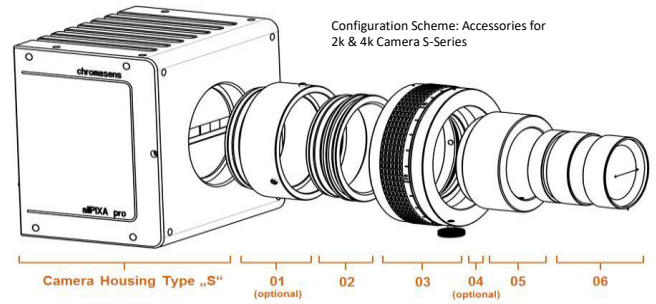

Standard Camera Configurations

Description	ID & Code	Datasheet
allPIXA pro - 2k	CP000476-2048-S	pdf
allPIXA pro - 4k	CP000476-4096-S	pdf*
allPIXA pro - 6000px	CP000476-6000-W	pdf*
allPIXA pro - 7.3k	CP000476-7300-W	pdf*

Pre-Defined Camera Systems

Description	Identification Number
allPIXA pro - 4k with F-Mount	CP000482-0002
allPIXA pro plus: Various Systems on request (OEM)	CP000482-xxx

Accessories for 2k & 4k Camera Standard-Housing-Type S

allPIXA pro Tubes 4k	Identification Number	Pos.	Datasheet
allPIXA-Tube-4k 20 mm	CP000389	01	pdf*
allPIXA-Tube-4k 40 mm	CP000390	01	pdf*
allPIXA-Tube-4k 60 mm	CP000391	01	pdf*
allPIXA-Tube-4k 80 mm	CP000392	01	pdf*
allPIXA-Tube-4k 100 mm	CP000393	01	pdf*

allPIXA pro 4k direct mount Adapters	Identification Number	Pos.	Datasheet
allPIXA F-Mount Adapter	CP000385	02	pdf*
allPIXA C-Mount-Adapter	CP000387	02	pdf*
allPIXA 4K-Adapter M42x1-A45,46	CP000434	02	pdf*
allPIXA Adapter-MF (to Modular Focus)	CP000386	02	pdf*
allPIXA Adapter-M42x0,75 (to Schneider Unifoc 58 (T2))	CP000461	02	pdf*
allPIXA Adapter-V-Mount (to Schneider Unifoc 12 (V-Mount))	CP000462	02	pdf*

allPIXA pro 4k additional parts	Identification Number	Pos.
Additional parts (custom specific)	only on request	03 - 06

Accessories for 6000px & 7k Camera Wide-Housing-Type W

allPIXA pro Tubes 6000px & 7k	Identification Number	Pos.	Datasheet
allPIXA-Tubus-7k 20 mm	CP000423	01	pdf
allPIXA-Tubus-7k 40 mm	CP000424	01	pdf*
allPIXA-Tubus-7k 60 mm	CP000425	01	pdf*
allPIXA-Tubus-7k 80 mm	CP000426	01	pdf*
allPIXA-Tubus-7k 100 mm	CP000427	01	pdf*