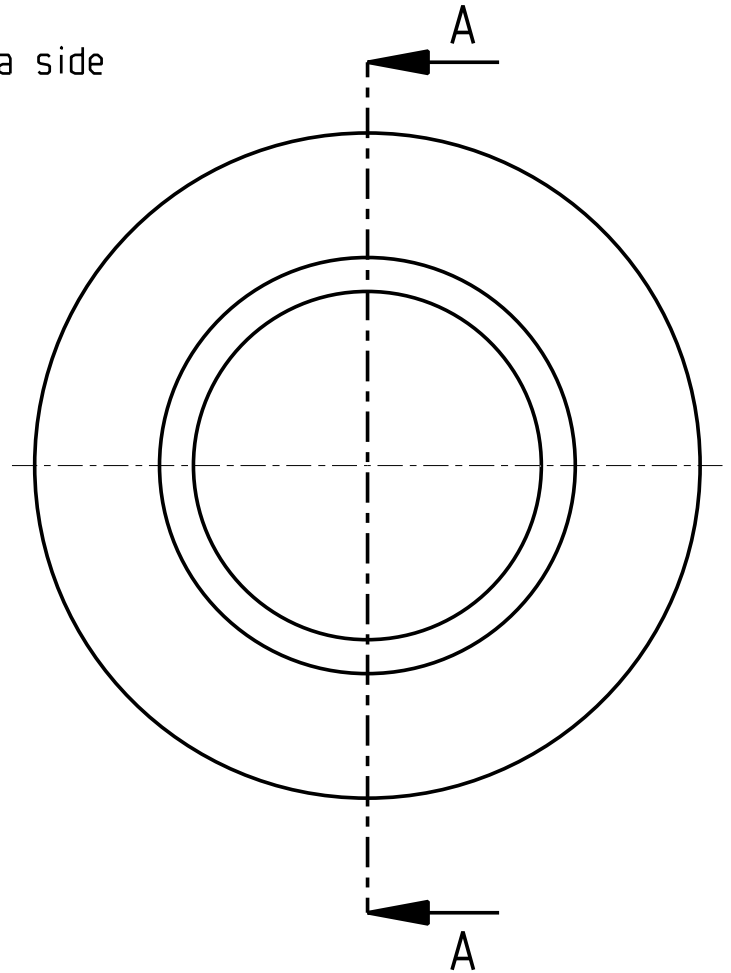

A-A

2) lens side

1) camera side

1) camera side fits to retro-fit-adapter CP000388 and allPIXA 7k-tubes CP000423-427

2) camera side fits to "Modular Fokus" of Quioptics

surface: black anodized

ISO 128

Tol ISO 8015
DIN 2768 - mH

ISO 1302

Massstab

1:1

CP000428

Datum: 15.08.2006

Name: Sulger

Gepr.: -

Adapter 7k-Modular Fokus