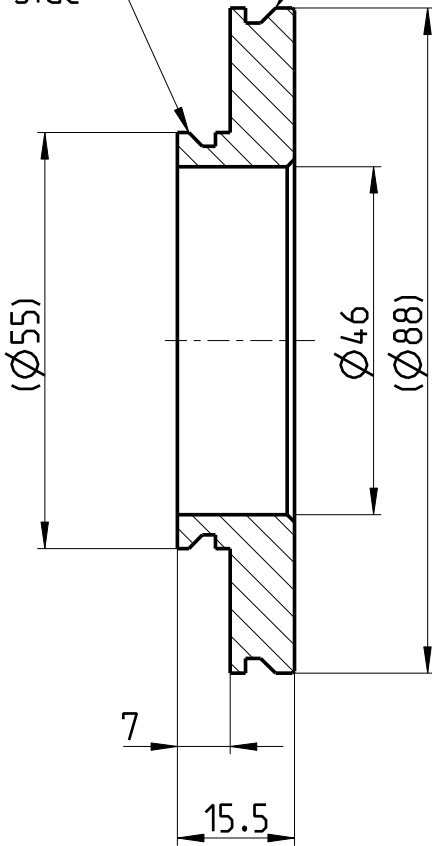

A-A

2) lens side

1) camera side

1) camera side fits to retro-fit-adapter CP000388 and allPIXA 7k-tubes CP000423-427

2) camera side fits to "Modular Fokus" of Quioptics

surface: black anodized

ISO 128

Tol ISO 8015
DIN 2768 - mH

ISO 1302

Massstab

1:1

CP000428

Datum: 15.08.2006

Name: Sulger

Gepr.: -

Adapter 7k-Modular Fokus